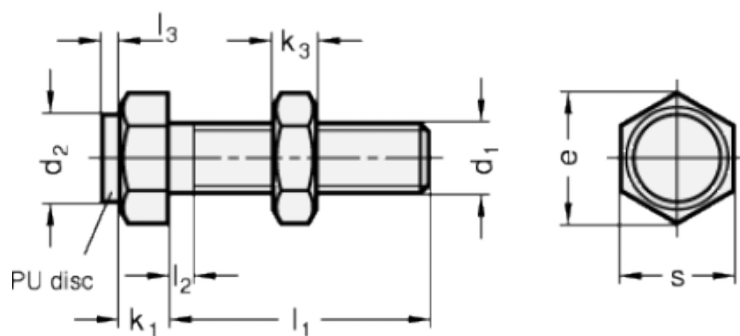

Article number: 20251M435AK

Description: E+G Setting bolt GN 251-M4-35-AK  
with nut

## Measures

Type AK

Type BK

Mounting block GN 412.1

d	= M4	s = 7
e	= 8.1	
K	= -	
k1	= 2.8	
k2	= 3.2	
l1	= 35	
l2 max.	= 2.1	
l3	= -	